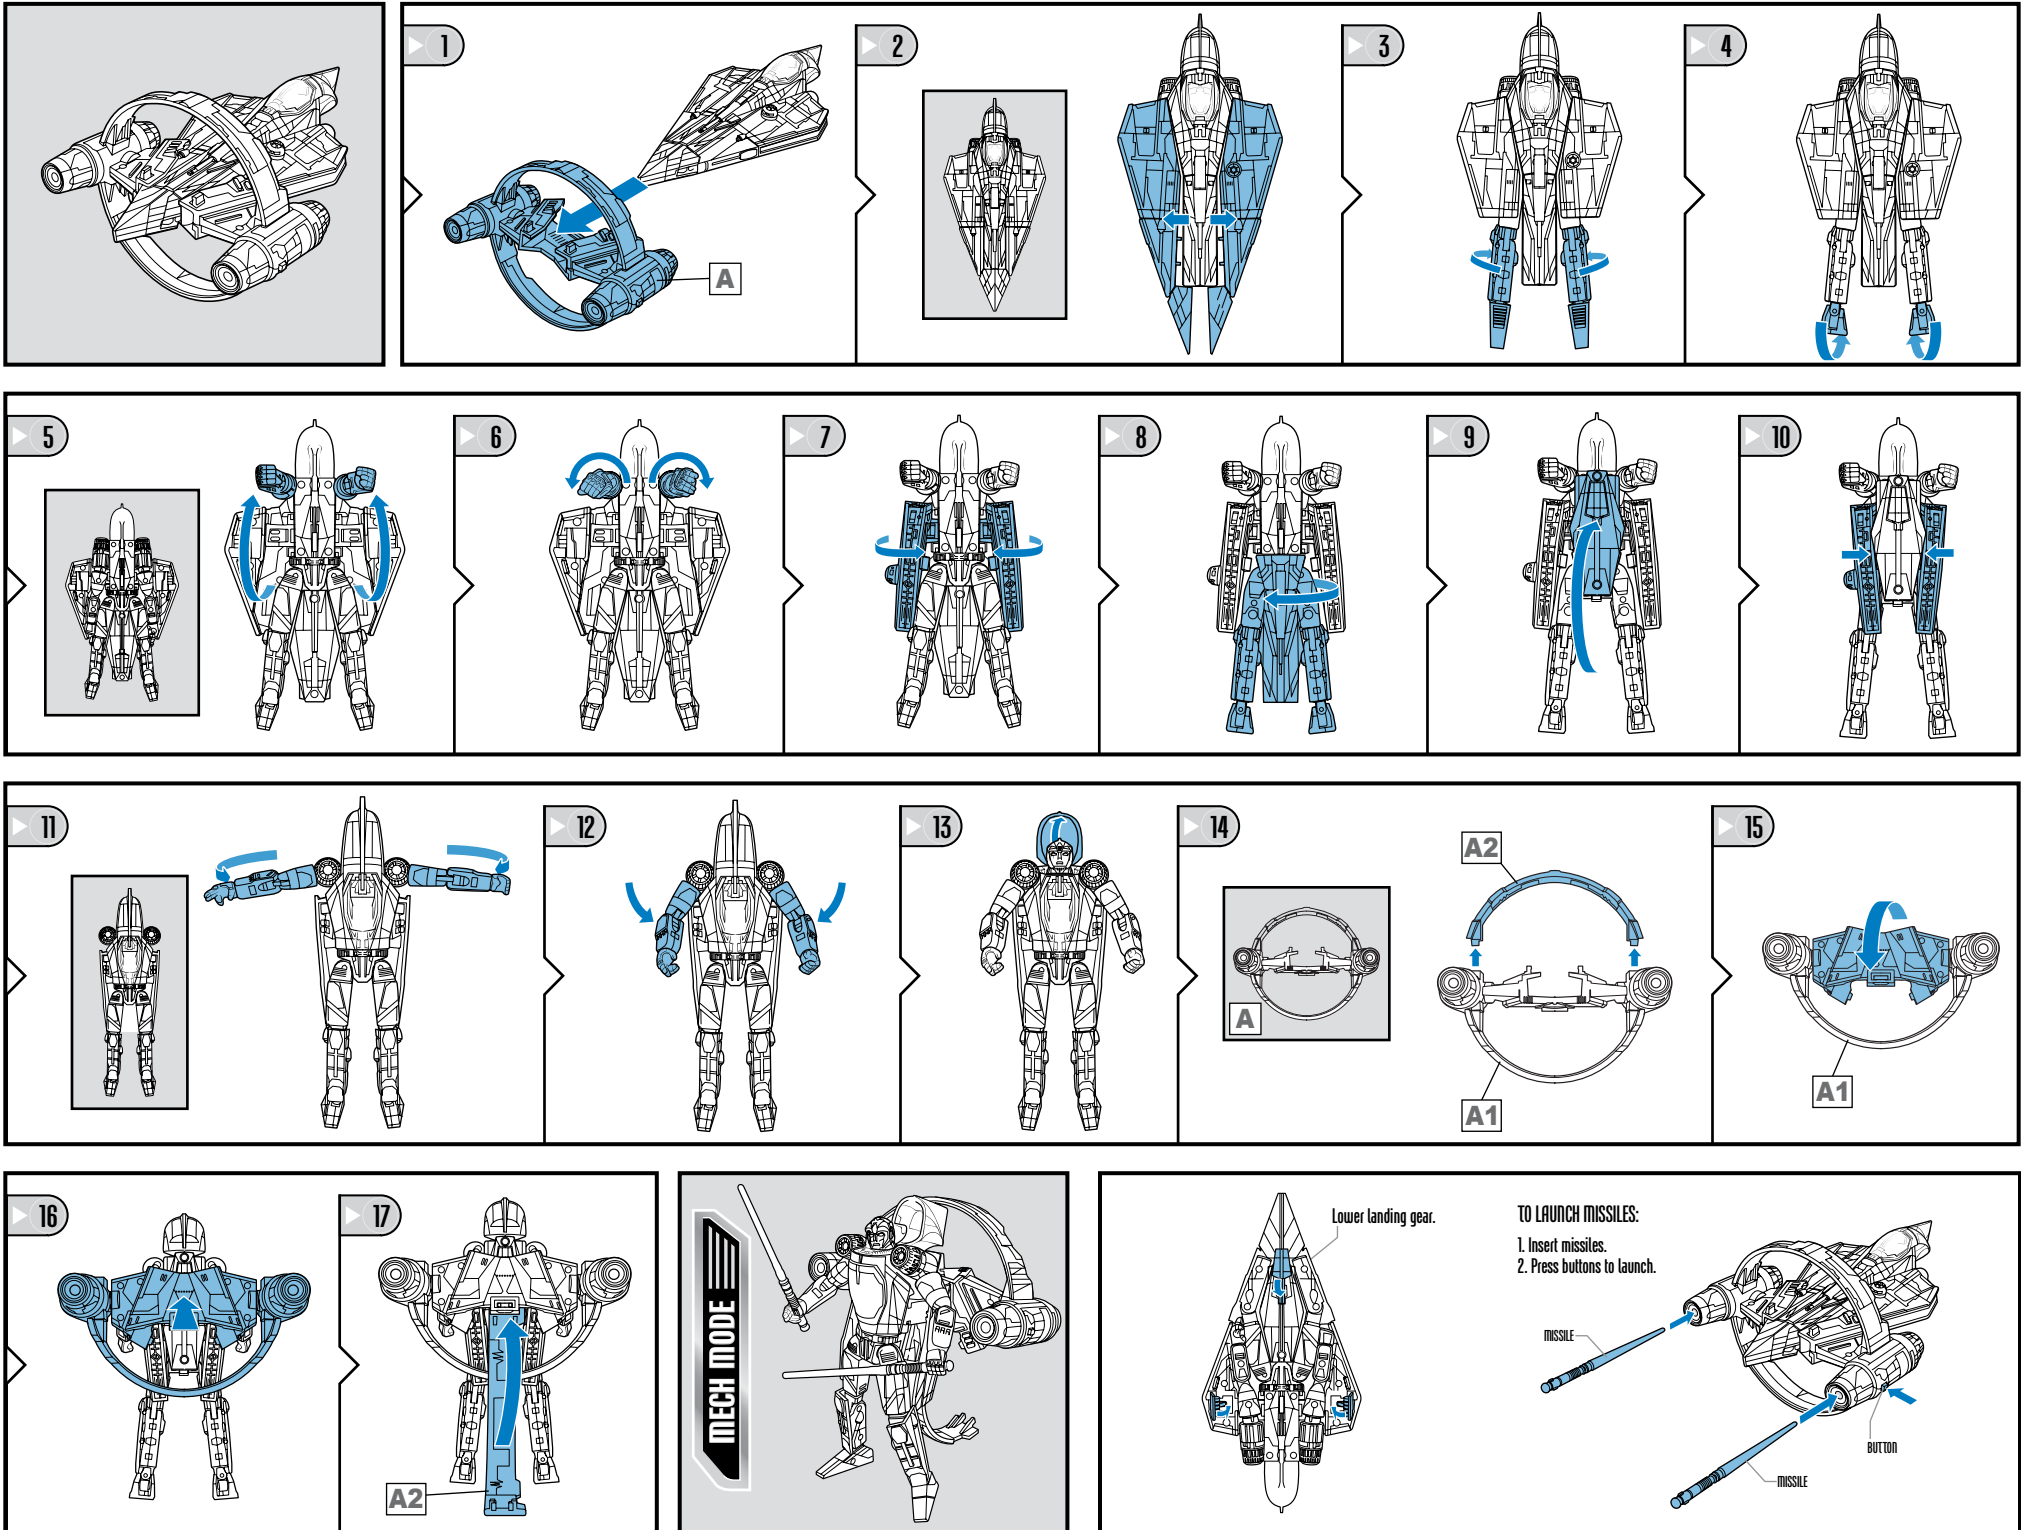

# TRANSFORMERS CROSSOVERS™ STAR WARS®

ANAKIN SKYWALKER™  
JEDI STARFIGHTER™

AGES 5+

87807/85772 Asst.

NOTE: Some parts are made to detach if excessive force is applied and are designed to be reattached if separation occurs. Adult supervision may be necessary for younger children.

## CHANGING TO MECH

Reverse order of instructions to convert back into vehicle.

Not suitable for children  
under 3 years because of  
small parts – choking hazard.

P/N 6825480000

Some poses may require hand support.  
Product and colors may vary.